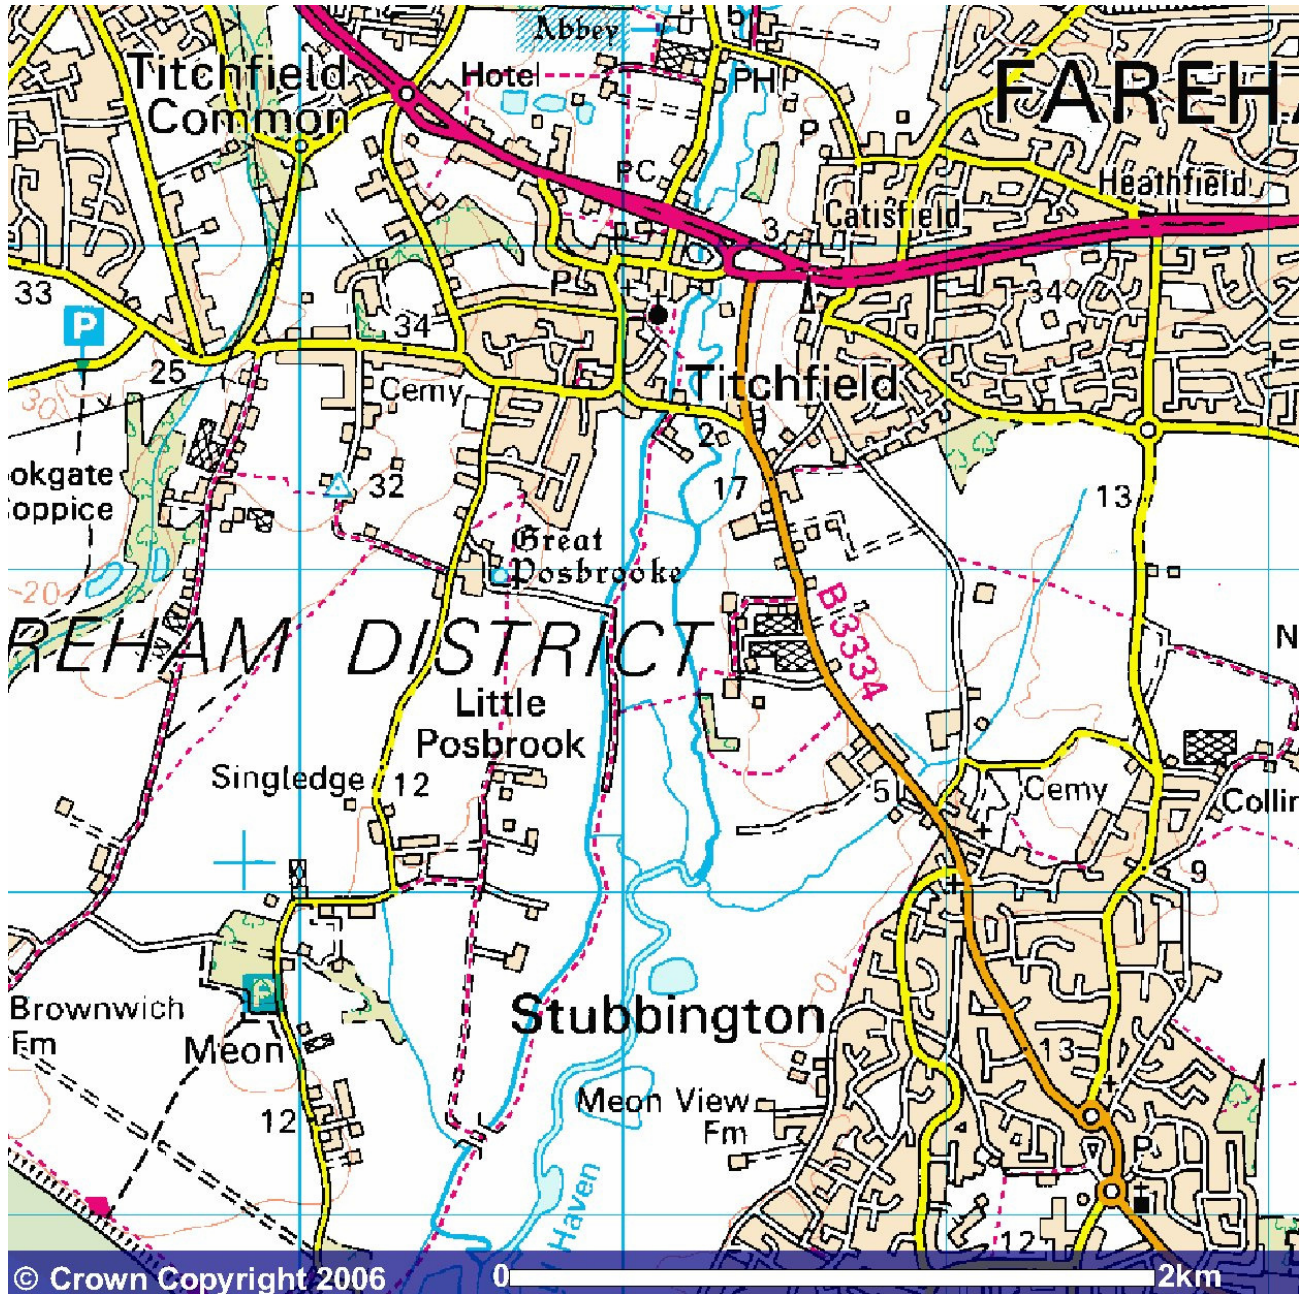

Directions to Thatcher's Coppice

1st Catisfield Scout Group

Blackbrook Road, Fareham, Hampshire, PO15 5BY

Website: www.1stCatisfieldScoutGroup.org.uk

E-mail: admin@1stcatisfieldscoutgroup.org.uk

To get to Thatcher's Coppice drive through Titchfield, up Coach Hill and turn left into Posbrook Lane. You should drive through 2 sharp bends and Thatcher's Coppice is then ¼ mile down the road on your right after the bends.

www.ordnancesurvey.co.uk/getamap

Image produced from Ordnance Survey's Get-a-map service.
Image reproduced with permission of Ordnance Survey and
Ordnance Survey of Northern Ireland.